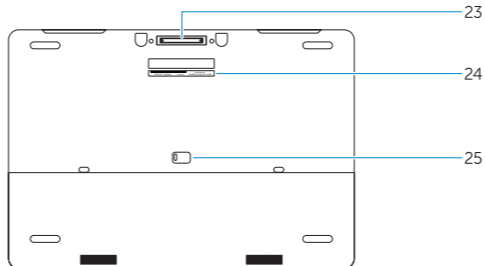

[Dell.com/contactdell](#)

[Dell.com/regulatory_compliance](#)

P29E

P29E001

Dell Precision -7710

Features

Kenmerken | Funkcje | Caratteristiche | Funkcije

1. Microphone
2. Camera (optional)
3. Camera-status light (optional)
4. Network connector
5. Power connector
6. Power button
7. Security-cable slot
8. USB 3.0 connector
9. Headset connector
10. Memory card reader
11. Fingerprint reader (optional)
12. Battery-status light
13. Hard-drive activity light
14. Power-status light
15. Speakers
16. Touchpad
17. Contactless smartcard reader (optional)
18. Smartcard reader (optional)
19. USB 3.0 connector
20. Mini DisplayPort connector
21. HDMI connector
22. USB-C connector (optional)
23. Docking connector
24. Service-tag label
25. Door and battery release latch